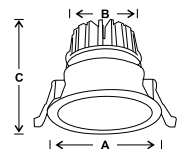

MF DL LED 126	6w	70x65x70	10	1400.00
MF DL LED 126	12w	85x80x80	10	1700.00
MF DL LED 126	18w	120x100x125	10	2400.00

LED COB spot light fixture made die cast aluminium housing fitted with Various high quality colored reflector.