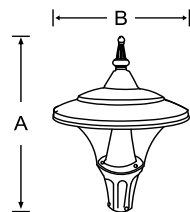

MF PTL LED 620G	24w	400x275	1	5500.00
MF PTL LED 620G	36w	400x275	1	5700.00

Post top light made of die cast aluminum base, spun aluminum top and PMMA diffuser and reflector