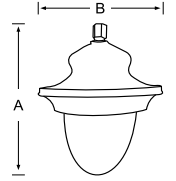

Product Code	Wattage	Size AxBxC (mm)	Std. Pkg.	M.R.P.
MF MVF 507 D	25w	500x370	1	11500.00
MF MVF 507 D	45w	500x370	1	12200.00

LED decorative drop down light made of aluminium housing fitted with PMMA diffuser.