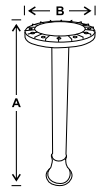

MF BL LED 088	10W	600x200	1	6900.00

LED Bollard light fixture made of cast aluminium fitted with polycarbonate diffuser.