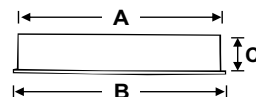

MF CL LED 208	40w	1200x1160x60	2	4950.00
MF CL LED 208	80w	1200x1160x60	2	6600.00

LED recess mounting / armstrong ceiling light fixture made of CRCA sheet housing fitted with acrylic diffuser and clamps.