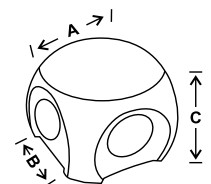

MF BHF 813	4x3w	80x80x60	10	2450.00

LED 2-way or 4-way light made of cast aluminium housing fitted with lens.