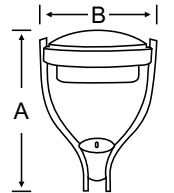

MF PTL LED 642	45w	760x515	1	18500.00

Decorative post top lantern made of die cast aluminum fitted with toughened glass.