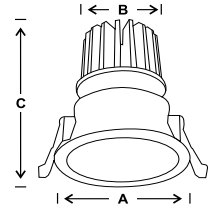

MF DL LED 122	12w	110x100x110	20	2300.00

LED COB BOTTOM OPENABLE spot light fixture made die cast aluminium housing fitted with high quality reflector.