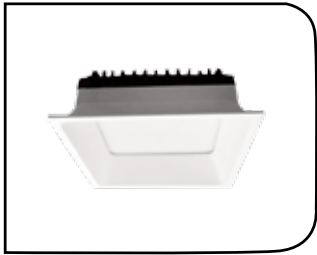

Product Code	Wattage	Size AxBxC (mm)	Std. Pkg.	M.R.P.

MF DL LED 111	12w	110x100x50	20	1250.00

MF DL LED 112	18w	145x135x60	20	1550.00

Recessed LED DEEP down light made of die cast aluminium housing fitted with acrylic diffuser.