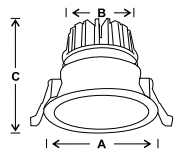

MF SDL 005	12w	60x52x65	20	3500.00

LED COB CURVE spot light fixture made die cast aluminium housing fitted with high quality reflector.

(Dimmable & Tuneable via 2.4GHz remote)