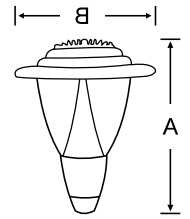

MF BL LED 084	45w	550x450	1	17000.00
MF BL LED 084	60w	550x450	1	18000.00

LED Post top lantern made of die cast aluminium base, spun aluminium top and clear polycarbonate cover & reflector.