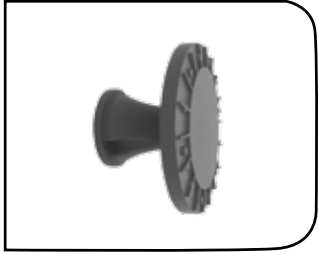

MF BL LED 089	10W	150x200	1	5900.00

LED Wall light fixture made of cast aluminium fitted with polycarbonate diffuser.