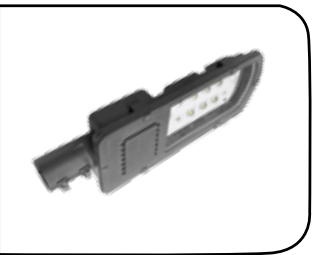

HIGH POWER LED STREET LIGHT