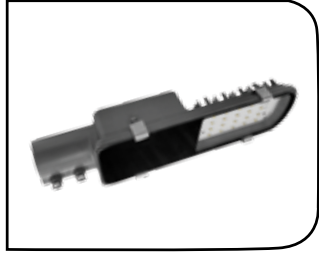

Product Code	Wattage	Pipe Diameter (mm)	Std. Pkg.	M.R.P.
MF SL LED 300	20w	40	25	2000.00
MF SL LED 300	25w	40	25	2100.00
MF SL LED 300	30w	40	15	2200.00
MF SL LED 300	45w	40	15	3200.00

LED **IP-65** street light fixture made of die cast aluminium housing fitted with toughened glass and frame. **(With Mid Power LED'S)**