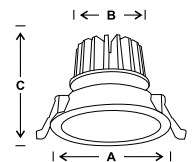

MF DL LED 115 C	3w	70x40x40	40	350.00

MF DL LED 115 C	6w	105x75x50	20	420.00

MF DL LED 115C	12w	140X110X55	20	620.00

LED SPOT light fixture made polycarbonate housing fitted with high quality lens