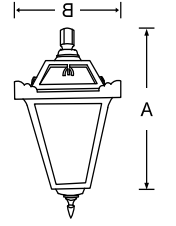

MF MVF 508A	45w	425x425x890	1	23500.00
MF MVF 508A	70w	425x425x890	1	25200.00
MF MVF 508A	120w	425x425x890	1	26900.00

LED decorative Drop down light made of cast aluminum body fitted with PMMA diffuser.