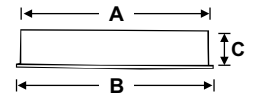

MF HL 306 A   40w   2   P.O.R.

MF HL 306 A   80w   2   P.O.R.

LED Recess mounting bottom openable **CLEAN ROOM** fixture with aluminium reflector and covered with Opal/Clear acrylic cover (Available in M.S./S.S. Frame) & can be made in customized sizes.

590x600x70mm