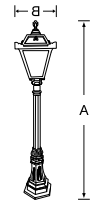

MF BL LED 096	Upto 12w	1100x230mm	1	10750.00

Bollard light made of cast aluminum body fitted with PMMA diffuser with B-22 holder.