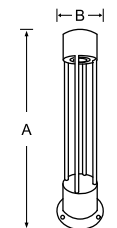

MF BL LED 100	12w	300x160	1	4700.00
MF BL LED 100	12w	600x160	1	6600.00
MF BL LED 100	12w	900x160	1	8500.00

LED 2 Way Bollard light fixture made of cast aluminium.