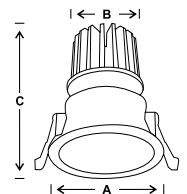

MF DL LED 121A	6w	40x35x55	10	1250.00

MF DL LED 121A	12w	60x55x80	10	1800.00

LED COB DEEP CONE spot light fixture made die cast aluminium housing fitted with high quality reflector.