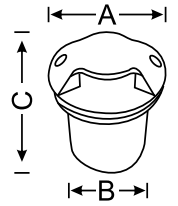

SPIKE/PLANTER LIGHTS

Product Code	Wattage	Size AxBxC (mm)	Std. Pkg.	M.R.P.
MF WLL 904	3w	85x70x70	10	2850.00

Walk over in-ground light fixture made of cost aluminium housing.

MF PLL 904 (A)	7w		6	2450.00
----------------	----	--	---	---------