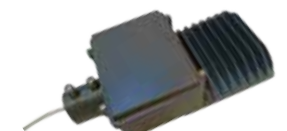

MF SL LED 300 D(I)	72w	50	6	4900.00

LED **IP-65** street light fixture made of die cast aluminium housing fitted with polycarbonate Lens. **(With Mid Power LED'S)**