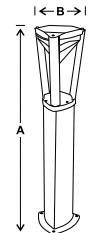

MF BL LED 090	10w	800x285	1	11800.00

LED Bollard light fixture made of cast aluminium fitted with polycarbonate diffuser.