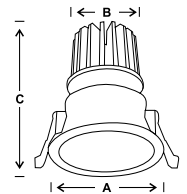

MF DL LED 123A	12w	90x85x75	10	2400.00

LED COB TRIMLESS spot light fixture made die cast aluminium housing fitted with high quality reflector and springs