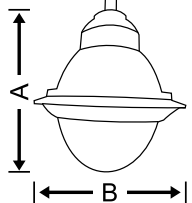

MF MVF 510	25w	530x445	1	15200.00
MF MVF 510	45w	530x445	1	15700.00
MF MVF 510	70w	530x445	1	17300.00
MF MVF 510	90w	520x445	1	18900.00

LED decorative Drop down light made of cast aluminum body fitted with PMMA diffuser.