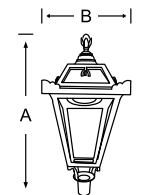

Product Code   Wattage   Size
AxBxC (mm)   Std. Pkg.   M.R.P.

MF PTL LED 655	45w	400x900	1	19300.00
MF PTL LED 655	70w	400x900	1	20600.00

Decorative post top lantern made of cast aluminium housing fitted with poly carbonate cover.

MF PTL LED 656	25w	500x700	1	13500.00
MF PTL LED 656	45w	500x700	1	14300.00
MF PTL LED 656A	70w	650x800	1	23000.00
MF PTL LED 656A	90w	650x800	1	24000.00

Decorative post top lantern made of cast aluminium housing fitted with PMMA cover.

MF PTL LED 657	25w	370x650	1	14900.00
MF PTL LED 657	45w	370x650	1	15900.00
MF PTL LED 657A	45w	440x750	1	23000.00
MF PTL LED 657A	70w	440x750	1	25200.00

Decorative post top lantern made of cast aluminium housing fitted with PMMA cover.

MF PTL LED 658	45w	300x300x675	1	14500.00

LED Post light made of cast aluminum body fitted with PMMA diffuser.

MF PTL LED 658A	45w	425x425x890	1	27300.00
MF PTL LED 658A	70w	425x425x890	1	28300.00
MF PTL LED 658A	120w	425x425x890	1	29900.00

LED Post light made of cast aluminum body fitted with PMMA diffuser.

MF PTL LED 659	25w	300x300x675	1	11900.00
MF PTL LED 659	45w	300x300x675	1	12500.00

LED Post light made of cast aluminum body