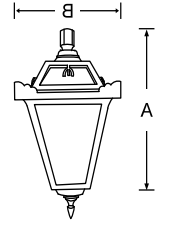

MF MVF 508	45w	300x300x675	1	14200.00

LED decorative Drop down light made of cast aluminum body fitted with PMMA diffuser.