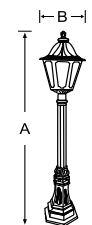

MF PTL LED 093	Upto 12w	1075x230	1	9700.00
----------------	----------	----------	---	---------

Bollard light made of cast aluminum body fitted with PMMA diffuser with B-22 holder.

Product Code	Wattage	Size AxBxC (mm)	Std. Pkg.	M.R.P.
--------------	---------	--------------------	-----------	--------