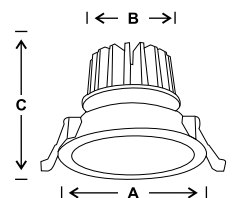

MF DL LED 117	18w	120x90x90	20	2150.00

MF DL LED 118	24w	140x120x100	20	2500.00

MF DL LED 118 A	30w	140x120x100	20	2850.00

MF DL LED 119	40w	160x140x110	20	3650.00

LED COB spot light fixture made die cast aluminium housing fitted with high quality reflector.