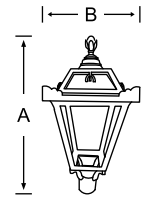

Product Code   Wattage   Size
AxBxC (mm)   Std. Pkg.   M.R.P.

MF PTL LED 659A	45w	425x425x890	1	23800.00
MF PTL LED 659A	70w	425x425x890	1	25000.00
MF PTL LED 659A	90w	425x425x890	1	26300.00

LED Post light made of cast aluminum body

MF PTL LED 660 (S)	with B-22 Holder	265X425	1	4450.00
MF PTL LED 660 (M)	25w	325x580	1	9900.00
MF PTL LED 660 (M)	45w	325x580	1	10500.00
MF PTL LED 660 (L)	70w	425x750	1	18800.00

LED Post light made of cast aluminum body fitted with PMMA diffuser.

MF PTL LED 661	45w	500x1270	1	34500.00
MF PTL LED 661	70w	500x1270	1	36000.00
MF PTL LED 661	90w	500x1270	1	37500.00

LED Post light made of cast aluminum body fitted with PMMA/Polycarbonate diffuser.

MF PTL LED 662	25w	360x600	1	11900.00
MF PTL LED 662	45w	360x600	1	12600.00

LED Post light made of cast aluminum body fitted with PMMA/Polycarbonate diffuser.

MF PTL LED 663	45w	550x450	1	14300.00

LED Post light made of cast aluminum body fitted with PMMA/Polycarbonate diffuser.

MF PTL LED 664	40w	660x385	1	P.O.R.
MF PTL LED 664	60w	660x385	1	P.O.R.
MF PTL LED 664	90w	660x385	1	P.O.R.

LED Post light made of cast aluminum body fitted with PMMA/Polycarbonate diffuser.