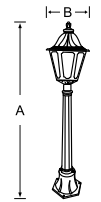

MF BL LED 094	Upto 12w	1100x230mm	1	8600.00

Bollard light made of cast aluminum body fitted with PMMA diffuser with B-22 holder.