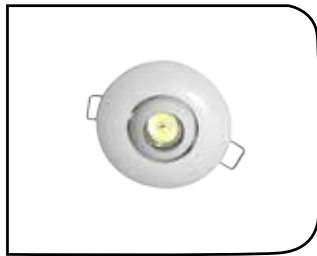

MF DL LED 114 A (RD)	2w	64x45x25	50	400.00

LED recess mounting spot light fixture.