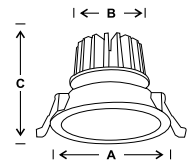

Product Code	Wattage	Size AxBxC (mm)	Std. Pkg.	M.R.P.

MF DL LED 111	12w	110x100x50	20	1250.00

MF DL LED 112	18w	145x135x60	20	1550.00

Recessed LED DEEP down light made of die cast aluminium housing fitted with acrylic diffuser.

SPOT LIGHTS

MF DL LED 114	2w	42x32x15	50	300.00

LED recess mounting spot light fixture.

MF DL LED 114 A (RD)	2w	64x45x25	50	400.00

LED recess mounting spot light fixture.

MF DL LED 115 C	3w	70x40x40	40	350.00

MF DL LED 115 C	6w	105x75x50	20	420.00

MF DL LED 115C	12w	140X110X55	20	620.00

LED SPOT light fixture made polycarbonate housing fitted with high quality lens

MF DL LED 115 A	3w	70x55x40	20	800.00

MF DL LED 115 B	6w	85x75x45	20	920.00

MF DL LED 115 B	9w	85x75x45	20	1050.00

MF DL LED 116	12w	105x85x55	20	1250.00

LED COB spot light fixture made die cast aluminium housing fitted with high quality reflector.

MF DL LED 117	18w	120x90x90	20	2150.00

MF DL LED 118	24w	140x120x100	20	2500.00

MF DL LED 118 A	30w	140x120x100	20	2850.00

MF DL LED 119	40w	160x140x110	20	3650.00

LED COB spot light fixture made die cast aluminium housing fitted with high quality reflector.