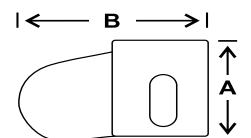

Product Code	Wattage	Size AxBxC (mm)	Std. Pkg.	M.R.P.

MF BHF 810	6w	60x75	10	1900.00
MF BHF 810	12w	75x100	10	4180.00

LED IP 65 Surface light made of cast aluminium housing fitted with toughened glass.

LED STEP LIGHT

MF BHF 803	3w	90x90	10	900.00

LED step light fixture made of die cast aluminium.

MF BHF 804	5w	135x90	20	1650.00

LED step light fixture made of die cast aluminium.

MF BHF 805	7w	200x90	10	2450.00

MF BHF 805	15w	200x90	10	2900.00

LED step light fixture made of die cast aluminium.

MF BHF 806	3w	46x80	10	1250.00

LED step light fixture made of die cast aluminium.

MF BHF 807	3w	46x80	10	1250.00

LED step light fixture made of die cast aluminium.