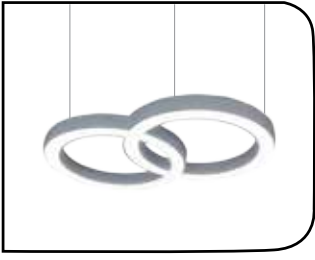

Product Code	Wattage	Size AxBxC (mm)	Std. Pkg.	M.R.P.
MF CL LED 202 Q	80w	810x500	1	40000.00

LED intersecting suspended light fixture made of CRCA housing fitted with lasercut acrylic diffuser.