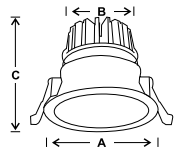

MF SDL 004	12w	60x52x65	20	3500.00

LED COB DEEP spot light fixture made die cast aluminium housing fitted with high quality reflector.

(Dimmable & Tuneable via 2.4GHz remote)