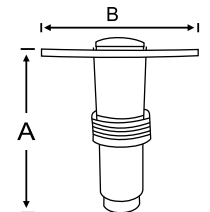

MF PTL LED 663	45w	550x450	1	14300.00

LED Post light made of cast aluminum body fitted with PMMA/Polycarbonate diffuser.