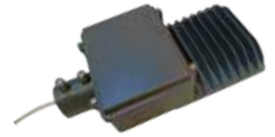

Product Code	Wattage	Pipe Diameter (mm)	Std. Pkg.	M.R.P.
MF SL LED 300 E	100w	40	6	6600.00

LED **IP-65** street light fixture made of die cast aluminium housing fitted with polycarbonate Lens. **(With Mid Power LED'S)**