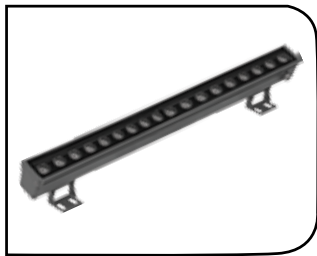

WALL WASHER LIGHTS

MF PLL 913	18w	500mm	1	7200.00

MF PLL 913	36w	1000mm	1	11900.00

LED wall washer light fixture made of Extruded aluminium (IP65)
Available in Warm White (WW), Red (R), Blue (B), Green (G) & RGB Solution.