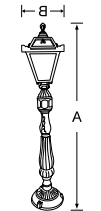

MF BL LED 097	Upto 12w	1100x230mm	1	10350.00

Bollard light made of cast aluminum body fitted with PMMA diffuser with B-22 holder.

MF BL LED 098	30w	1150x275mm	1	17500.00

Bollard light made of cast aluminum body fitted with PMMA diffuser.