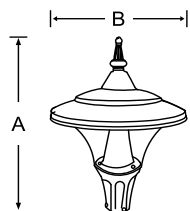

MF PTL LED 620H	12w	315x110	1	3300.00

Posttop/Gate light made of die cast aluminum base, spun aluminum top and PMMA diffuser and reflector.