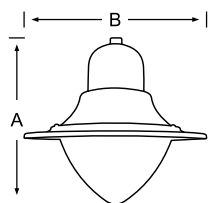

MF MVF 507 B	45w	600x650	1	17500.00
MF MVF 507 B	70w	600x650	1	19400.00
MF MVF 507 B	90w	600x650	1	20300.00
MF MVF 507 B	120	600x650	1	21900.00

LED decorative drop down light made of aluminium housing fitted with Polycarbonate diffuser.