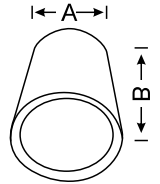

Product Code	Wattage	Size AxBxC (mm)	Std. Pkg.	M.R.P.
MF DL LED 126 B	6w	65x55x70	20	1700.00
MF DL LED 126 B	12w	85x75x85	20	2000.00
MF DL LED 126 B	18w	85x75x100	20	3100.00

LED COB Wall Washer spot light fixture made die cast aluminium housing fitted with high quality reflector.

MF DL LED 127	10w	50x165	20	4000.00

LED COB TILTABLE surface spot light fixture made die cast aluminium housing fitted with high quality reflector.

MF DL LED 128	2w	37x37x50 (cut)	10	900.00
MF DL LED 128	4w	68x37x50 (cut)	10	1100.00
MF DL LED 128	10w	140x37x50 (cut)	10	1700.00
MF DL LED 128	20w	275x37x50 (cut)	10	3200.00

LED Laser light fixture made die cast aluminium housing fitted with high quality reflector.

MF DL LED 128 A	10w	140x37x50 (cut)	10	1900.00

LED Laser light fixture made die cast aluminium housing fitted with high quality rosegold reflector.

MF DL LED 129	30w	120x105x85	10	4200.00

LED COB 4-way TILTABLE spot light fixture made die cast aluminium housing fitted with high quality reflector.

MF DL LED 130	6w	60x55x80	8	3600.00
MF DL LED 130	12w	100x90x110	8	4600.00

LED COB PULL-OUT spot light fixture made die cast aluminium housing fitted with high quality lens.