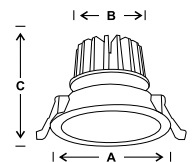

MF DL LED 115 A	3w	70x55x40	20	800.00

MF DL LED 115 B	6w	85x75x45	20	920.00

MF DL LED 115 B	9w	85x75x45	20	1050.00

MF DL LED 116	12w	105x85x55	20	1250.00

LED COB spot light fixture made die cast aluminium housing fitted with high quality reflector.