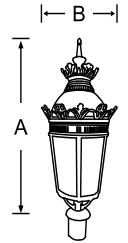

MF PTL LED 655	45w	400x900	1	19300.00
MF PTL LED 655	70w	400x900	1	20600.00

Decorative post top lantern made of cast aluminium housing fitted with poly carbonate cover.

MF PTL LED 656	25w	500x700	1	13500.00
MF PTL LED 656	45w	500x700	1	14300.00
MF PTL LED 656A	70w	650x800	1	23000.00
MF PTL LED 656A	90w	650x800	1	24000.00

Decorative post top lantern made of cast aluminium housing fitted with PMMA cover.