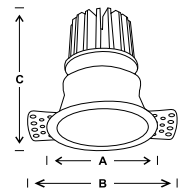

MF DL LED 123	12w	85x105x95	20	2400.00

LED COB TRIMLESS spot light fixture made die cast aluminium housing fitted with high quality reflector.