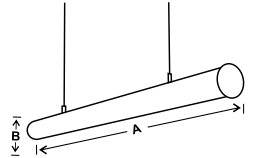

MF CL LED 202 R	40w	1200x60	1	5600.00

LED suspended light fixture made of aluminium housing fitted with polycarbonate diffuser.