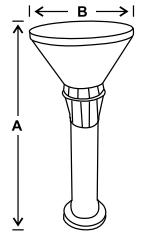

MF BL LED 085	10w	600x220	1	8200.00

MF BL LED 085	10w	900x220	1	10200.00

LED Bollard light fixture made of cast aluminium fitted with polycarbonate diffuser.