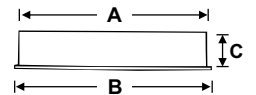

MF CL LED 204 A	20w	290x300x70	4	2350.00
MF CL LED 204 A	40w	580x600x70	2	4100.00

LED recess mounting / armstrong ceiling light fixture made of CRCA sheet housing fitted with acrylic diffuser and clamps.