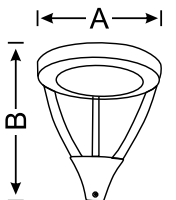

MF PTL LED 653	45w	440x460	1	17500.00

Decorative post top lantern made of cast aluminium housing fitted with poly carbonate cover.