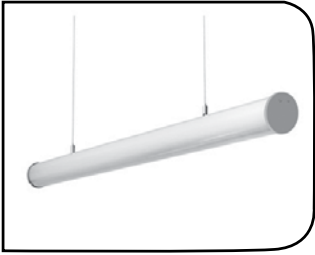

MF CL LED 202 R	40w	1200x60	1	5600.00

LED suspended light fixture made of aluminium housing fitted with polycarbonate diffuser.