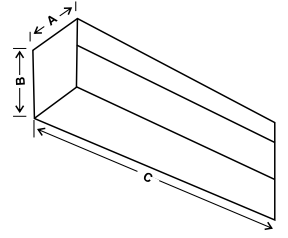

MF CL LED 202 B(i)	40w	50x35x1200	1	4300.00

LED linear hanging/surface light made of Aluminium extrusions Housing fitted with acrylic cover. Suitable for suspension with steel wire ropes. (Length can be made as per requirement) (With LED PCB & External Driver)