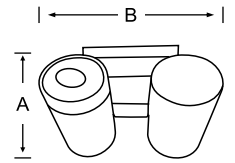

MF BHF 802Y	2x5w	165x105	10	6250.00

LED two way up-down light made of cast aluminium housing fitted with toughened glass.