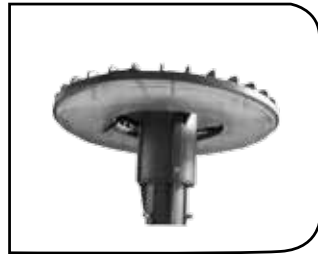

MF PTL LED 651 A	45w	400x225	1	18800.00

Decorative post top lantern made of cast aluminium housing fitted with poly carbonate cover.