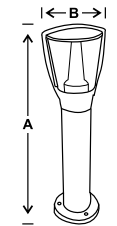

MF PTL LED 636B	10w	600x220	1	10800.00
MF PTL LED 636B	10w	900x220	1	12500.00

LED Bollard light fixture made of cast aluminium fitted with clear polycarbonate cover & reflector.

MF PTL LED 638	12w	600x150	1	11000.00
MF PTL LED 638	12w	900x150	1	13400.00

LED Bollard light fixture made of cast aluminium.