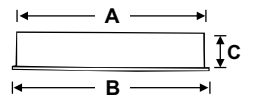

MF CL LED 204 (Slim)	36w	580x600x40	2	3250.00
MF CL LED 204	40w	580x600x70	2	3700.00
MF CL LED 204	80w	580x600x70	2	5500.00

LED recess mounting / armstrong ceiling light fixture made of CRCA sheet housing fitted with acrylic diffuser.