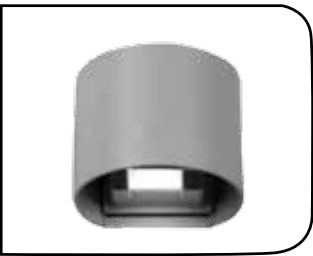

LED two way up-down light made of cast aluminium housing fitted with toughened glass.

MF BHF 811	2x3w	100x100x100	10	4000.00
------------	------	-------------	----	---------

LED adjustable up-down light made of cast aluminium housing fitted with toughened glass.