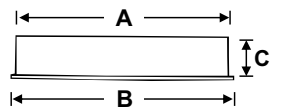

MF CL LED 208 A	40w	1200x300x60	2	4750.00

LED Surface mounting light fixture made of CRCA sheet housing fitted with acrylic diffuser.