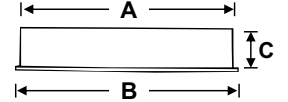

MF CL LED 206 A	40w	580x600x80	2	4250.00

LED recess mounting / armstrong ceiling light fixture made of CRCA sheet housing fitted with acrylic diffuser.