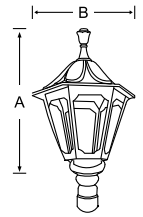

MF BL LED 095	upto 12w	600x240mm	1	5850.00

Post top light made of cast aluminum body fitted with PMMA diffuser with B-22 holder.