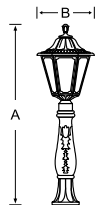

MF BL LED 099	40w	1100x360mm	1	18800.00

Bollard light made of cast aluminum body fitted with PMMA diffuser.