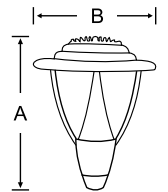

MF BL LED 081	45w	550x450	1	18100.00
MF BL LED 081	60w	550x450	1	19100.00

LED Post top lantern made of die cast aluminium base, spun aluminium top and clear polycarbonate cover & reflector.