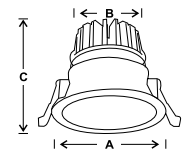

MF SDL 007	12w	85x80x80	20	3900.00

LED COB spot light fixture made die cast aluminium housing fitted with various high quality reflector.

(Dimmable & Tuneable via 2.4GHz remote)