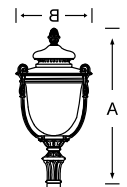

MF PTL LED 662	25w	360x600	1	11900.00
MF PTL LED 662	45w	360x600	1	12600.00

LED Post light made of cast aluminum body fitted with PMMA/Polycarbonate diffuser.