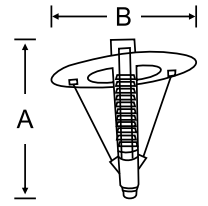

Product Code Wattage Size
AxBxC (mm) Std. Pkg. M.R.P.

MF PTL LED 665	40w	750x600	1	18900.00
----------------	-----	---------	---	----------

LED Post of lantern made of die cast aluminium fitted with acrylic cover & spun aluminium top.