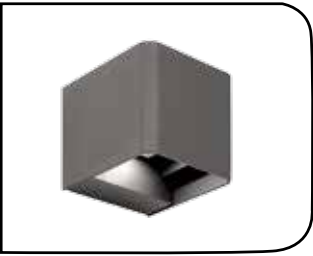

MF BHF 802Y	2x5w	165x105	10	6250.00

LED two way up-down light made of cast aluminium housing fitted with toughened glass.