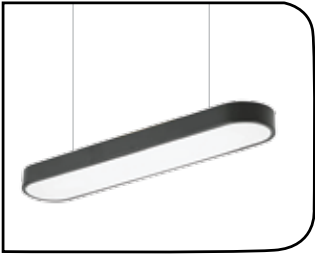

MF CL LED 202 U	40w	1200x300	1	P.O.R.

LED Oval suspended light fixture made of aluminium housing fitted with acrylic diffuser.