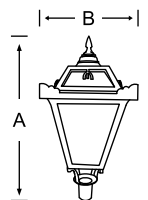

MF PTL LED 659	25w	300x300x675	1	11900.00
MF PTL LED 659	45w	300x300x675	1	12500.00

LED Post light made of cast aluminum body