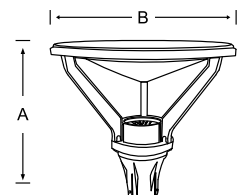

MF PTL LED 644 B	25w	365x400	1	10500.00

MF PTL LED 644 B	40w	400x500	1	11100.00

Decorative indirect post top lantern made of die cast aluminium base arms & spun aluminium top. (25w-Integral & 40w-Non Integral)