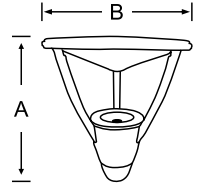

MF PTL LED 644 A	25w	440x400	1	13500.00
MF PTL LED 644 A	40w	440x400	1	15700.00

Decorative indirect post top lantern made of die cast aluminium base arms & spun aluminium top.
(25w-Integral & 40w-Non Integral)