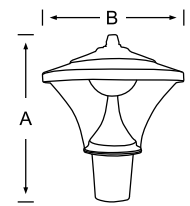

MF PTL LED 620F	40w	400x350	1	7100.00
MF PTL LED 620F	50w	400x350	1	7950.00

Post top lantern made of die cast aluminium base, spun aluminium top and polycarbonate cover & reflector.