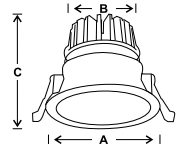

Product Code	Wattage	Size AxBxC (mm)	Std. Pkg.	M.R.P.
MF DL LED 124A	6w	75x65x60	20	1500.00
MF DL LED 124A	9w	75x65x60	20	1600.00
MF DL LED 124A	12w	105x95x80	20	1700.00

LED COB DEEP TILTABLE spot light fixture made die cast aluminium housing fitted with high quality reflector.