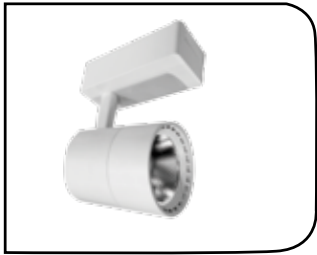

Product Code   Wattage   Size
AxBxC (mm)   Std. Pkg.   M.R.P.

MF CL LED 217 A	12w	N.A.	20	2000.00
MF CL LED 217 A	18w	N.A.	20	3000.00
MF CL LED 217 A	30w	N.A.	20	4000.00

LED COB track light fixture made of die cast aluminium housing fitted with high quality lens.