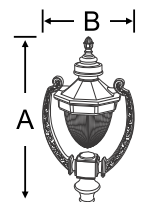

MF PTL LED 664	40w	660x385	1	P.O.R.
MF PTL LED 664	60w	660x385	1	P.O.R.
MF PTL LED 664	90w	660x385	1	P.O.R.

LED Post light made of cast aluminum body fitted with PMMA/Polycarbonate diffuser.