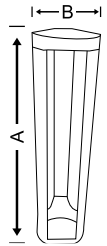

Product Code	Wattage	Size AxBxC (mm)	Std. Pkg.	M.R.P.
MF BL LED 101	12w	300x130	1	5900.00
MF BL LED 101	12w	600x130	1	8700.00
MF BL LED 101	12w	900x130	1	11500.00

LED 3 Way Bollard light fixture made of cast aluminium.