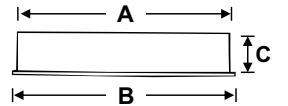

MF CL LED 206 D	20w	300x300x70	4	2100.00
MF CL LED 206 D	40w	600x600x70	2	3900.00
MF CL LED 206 D	80w	600x600x70	2	5700.00

LED Surface mounting light fixture made of CRCA sheet housing fitted with acrylic diffuser.