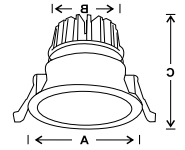

Product Code	Wattage	Size AxBxC (mm)	Std. Pkg.	M.R.P.
MF DL LED 126 B	6w	65x55x70	20	1700.00
MF DL LED 126 B	12w	85x75x85	20	2000.00
MF DL LED 126 B	18w	85x75x100	20	3100.00

LED COB Wall Washer spot light fixture made die cast aluminium housing fitted with high quality reflector.

MF DL LED 127	10w	50x165	20	4000.00

LED COB TILTABLE surface spot light fixture made die cast aluminium housing fitted with high quality reflector.