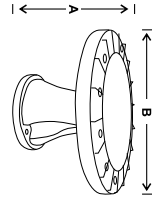

MF BL LED 089	10W	150x200	1	5900.00

LED Wall light fixture made of cast aluminium fitted with polycarbonate diffuser.