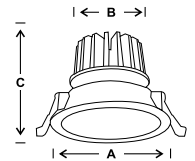

MF DL LED 114 A (RD)	2w	64x45x25	50	400.00

LED recess mounting spot light fixture.