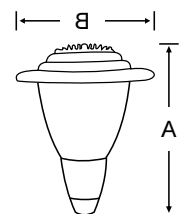

MF BL LED 083	45w	550x450	1	17000.00
MF BL LED 083	60w	550x450	1	18000.00

LED Post top lantern made of die cast aluminium base, spun aluminium top and polycarbonate cover