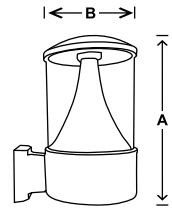

MF BL LED 095A	Upto 12w	625x240x400	1	6900.00
----------------	----------	-------------	---	---------

Wall Bracket light made of cast aluminum body fitted with PMMA diffuser with B-22 holder.

GATE LIGHTS