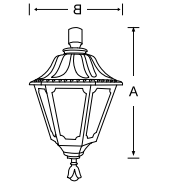

MF MVF 509A (M)	25w	325x580	1	9300.00
MF MVF 509A (M)	45w	325x580	1	9700.00
MF MVF 509A (L)	70w	425x750	1	19200.00

LED decorative Drop down light made of cast aluminum body fitted with PMMA diffuser.