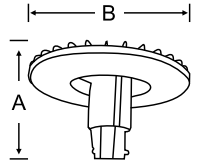

MF PTL LED 651 A	45w	400x225	1	18800.00

Decorative post top lantern made of cast aluminium housing fitted with poly carbonate cover.