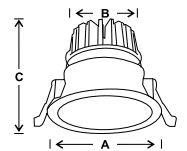

MF DL LED 125	12w	85x75x65	20	1300.00

LED COB CURVE spot light fixture made die cast aluminium housing fitted with high quality reflector.