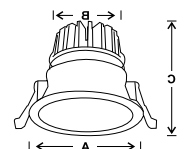

MF DL LED 130	6w	60x55x80	8	3600.00
MF DL LED 130	12w	100x90x110	8	4600.00

LED COB PULL-OUT spot light fixture made die cast aluminium housing fitted with high quality lens.