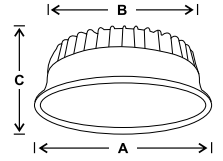

MF SDL 001	12w	120x110x50	20	3600.00
MF SDL 001	18w	155x145x60	20	4700.00
MF SDL 001	24w	175x165x60	10	5400.00

Recessed LED DEEP down light made of die cast aluminium housing fitted with diffuser.

(Dimmable & Tuneable via 2.4GHz remote)