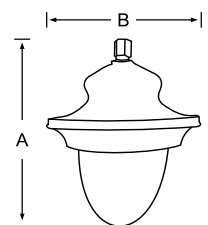

MF MVF 507 C	70w	585x440	1	24300.00
MF MVF 507 C	90w	585x440	1	25200.00
MF MVF 507 C	120	585x440	1	26900.00

LED decorative drop down light made of aluminium housing fitted with PMMA diffuser.