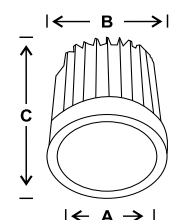

Product Code   Wattage   Size
AxBxC (mm)   Std. Pkg.   M.R.P.

MF DL LED 119 C	12w	105x90x75	10	2100.00
MF DL LED 119 C	20w	130x115x100	10	3600.00
MF DL LED 119 C	30w	145x135x110	10	4500.00

LED COB spot light ZOOM type fixture made die cast aluminium housing fitted with high quality reflector.

MF CL LED 119 A	12w	75x75 (cut)	20	2150.00
MF CL LED 119 A	2x12w	150x75 (cut)	12	4300.00
MF CL LED 119 A	3x12w	225x75 (cut)	8	6450.00

LED COB spot light fixture made of CRCA housing fitted with high quality Reflector.

MF CL LED 119 B	30w	115x115x120 (cut)	8	4000.00
MF CL LED 119 B	2x30w	215x115x120 (cut)	8	8000.00
MF CL LED 119 B	3x30w	325x115x120 (cut)	8	12000.00

LED COB spot light fixture made of CRCA housing fitted with high quality Reflector.

MF DL LED 119D	30w	105x105x85 (cut)	8	4200.00
MF DL LED 119D	2x30w	210x105x85 (cut)	8	8400.00

LED COB spot light fixture made of CRCA housing fitted with high quality reflector.

MF DL LED 119E	4x30w	235x235x100(cut)	8	17200.00

LED COB spot light fixture made of CRCA housing fitted with high quality reflector.

MF DL LED 120	12w	50x50x60	20	1250.00

LED COB module made of die cast aluminium housing fitted with high quality reflector for replacement of GU10/MR16 lamp.