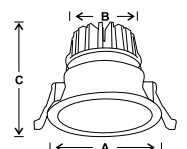

MF DL LED 126 A	12w	85x75x75	20	1900.00

LED COB Wall Washer spot light fixture made die cast aluminium housing fitted with high quality reflector.