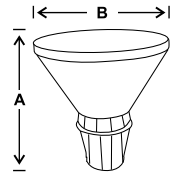

MF BL LED 086	10w	240x220	1	4700.00

LED Gate light fixture made of cast aluminium fitted with polycarbonate diffuser.