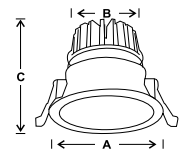

MF DL LED 124	3w	42x38x42	20	825.00

MF DL LED 124	6w	60x52x65	20	975.00

MF DL LED 124	9w	75x65x60	20	1250.00

MF DL LED 124	12w	85x75x65	20	1300.00

MF DL LED 124	18w	100x90x92	20	2200.00

MF DL LED 124	30w	130x115x120	20	3000.00

LED COB DEEP spot light fixture made die cast aluminium housing fitted with high quality reflector.