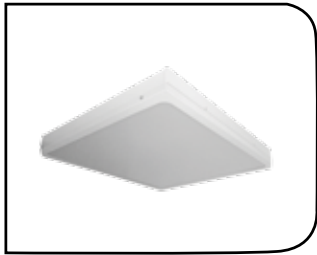

SURFACE LIGHTS

MF CL LED 206 D	20w	300x300x70	4	2100.00
MF CL LED 206 D	40w	600x600x70	2	3900.00
MF CL LED 206 D	80w	600x600x70	2	5700.00

LED Surface mounting light fixture made of CRCA sheet housing fitted with acrylic diffuser.