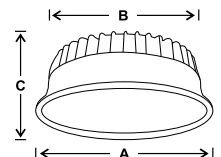

MF DL LED 108 12w	12w	120x110x50	20	1150.00
MF DL LED 109 18w	18w	155x145x60	20	1450.00
MF DL LED 110 24w	24w	175x165x60	10	2100.00

Recessed LED DEEP down light made of die cast aluminium housing fitted with acrylic diffuser.