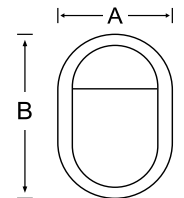

MF BH LED 089	12w	140x220	10	2800.00

LED bulkhead fixture made of aluminium alloy casting fitted with polycarbonate cover.