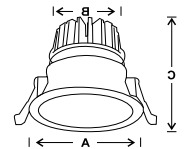

MF DL LED 129	30w	120x105x85	10	4200.00

LED COB 4-way TILTABLE spot light fixture made die cast aluminium housing fitted with high quality reflector.