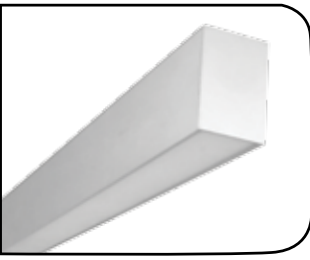

MF CL LED 202 D	upto 20w/mtr	16x6x1000	1	200.00
MF CL LED 202 D	upto 20w/mtr	16x12x1000	1	300.00
MF CL LED 202 D	upto 20w/mtr	25x12x1000	1	400.00

LED linear surface light made of aluminium extrusions and acrylic cover. (Length can be made as per requirement) (Suitable for LED Strip)