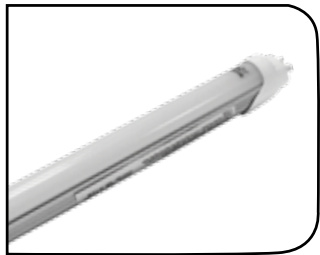

TUBE LIGHTS

MF TL LED 200	20w	1200	20	P.O.R.

LED retrofit T8 tubelight made of polycarbonate extrusion fitted with diffuser.