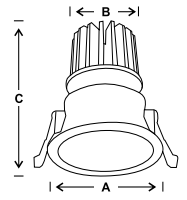

Product Code	Wattage	Size AxBxC (mm)	Std. Pkg.	M.R.P.

MF DL LED 121	12w	85x75x100	20	1750.00

MF DL LED 121	18w	110x100x110	20	2800.00

LED COB RIMLESS spot light fixture made die cast aluminium housing fitted with high quality reflector.