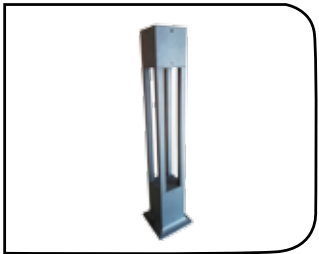

MF PTL LED 638	12w	600x150	1	11000.00
MF PTL LED 638	12w	900x150	1	13400.00

LED Bollard light fixture made of cast aluminium.