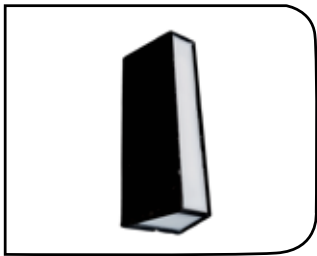

LED up-down light made of cast aluminium housing fitted with toughened glass.

MF BHF 818	12w	35x70x200	10	P.O.R.
------------	-----	-----------	----	--------

LED up-down light with front lighting made of cast aluminium housing fitted with toughened glass.