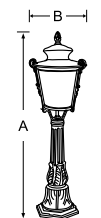

Product Code	Wattage	Size AxBxC (mm)	Std. Pkg.	M.R.P.

MF BL LED 093A	Upto 12w	650x230mm	1	8150.00

Bollard light made of cast aluminum body fitted with PMMA diffuser with B-22 holder.

MF BL LED 094	Upto 12w	1100x230mm	1	8600.00

Bollard light made of cast aluminum body fitted with PMMA diffuser with B-22 holder.

MF BL LED 096	Upto 12w	1100x230mm	1	10750.00

Bollard light made of cast aluminum body fitted with PMMA diffuser with B-22 holder.

MF BL LED 097	Upto 12w	1100x230mm	1	10350.00

Bollard light made of cast aluminum body fitted with PMMA diffuser with B-22 holder.

MF BL LED 098	30w	1150x275mm	1	17500.00

Bollard light made of cast aluminum body fitted with PMMA diffuser.

MF BL LED 099	40w	1100x360mm	1	18800.00

Bollard light made of cast aluminum body fitted with PMMA diffuser.