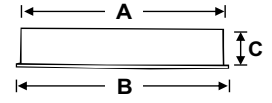

MF CL LED 206	40w	580x600x70	2	6000.00
MF CL LED 206	80w	580x600x70	2	7600.00

LED recess mounting / armstrong ceiling light fixture made of CRCA sheet housing fitted with CLEAR acrylic diffuser.