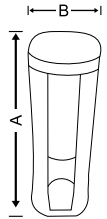

MF BL LED 102	12w	300x130	1	7100.00
MF BL LED 102	12w	600x130	1	10800.00
MF BL LED 102	12w	900x130	1	14500.00

LED 4 Way Bollard light fixture made of cast aluminium.