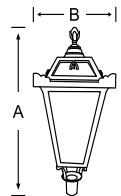

MF PTL LED 658A	45w	425x425x890	1	27300.00
MF PTL LED 658A	70w	425x425x890	1	28300.00
MF PTL LED 658A	120w	425x425x890	1	29900.00

LED Post light made of cast aluminum body fitted with PMMA diffuser.