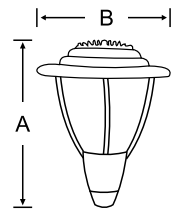

MF BL LED 082	45w	550x450	1	18100.00
MF BL LED 082	60w	550x450	1	19100.00

LED Post top lantern made of die cast aluminium base, spun aluminium top and polycarbonate cover