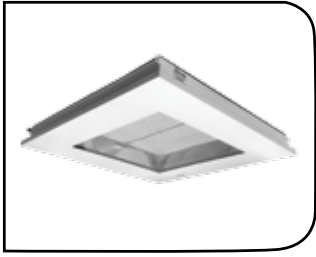

Product Code   Wattage   Size
AxBxC (mm)   Std. Pkg.   M.R.P.

MF CL LED 206	40w	580x600x70	2	6000.00
MF CL LED 206	80w	580x600x70	2	7600.00

LED recess mounting / armstrong ceiling light fixture made of CRCA sheet housing fitted with CLEAR acrylic diffuser.