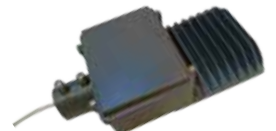

MF SL LED 300 D	60w	50	6	4500.00

LED **IP-65** street light fixture made of die cast aluminium housing fitted with polycarbonate Lens. **(With Mid Power LED'S)**